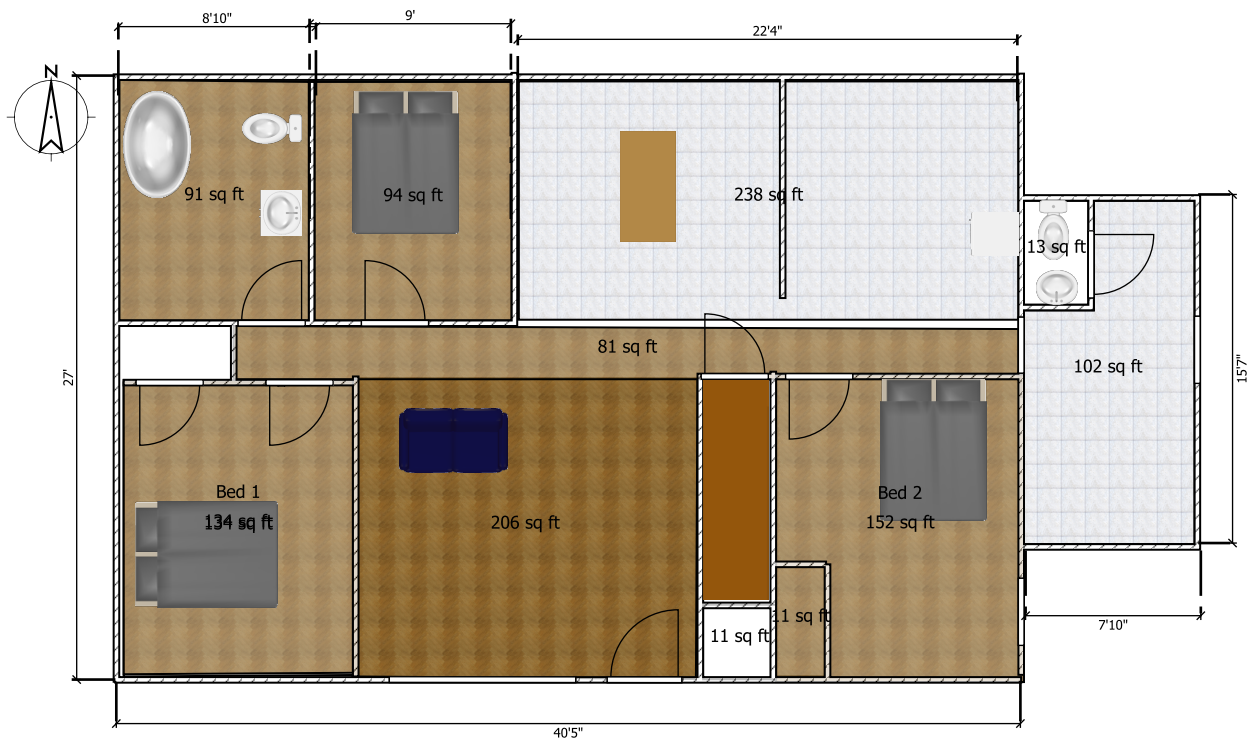

346 Waldo Station Road Waldo Maine 04915

346 Waldo Station Road Waldo Maine 04915